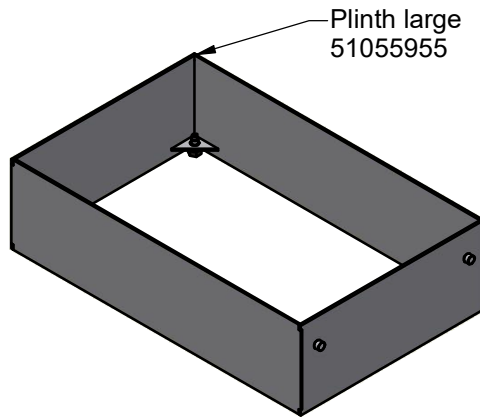

# Scan 1005-B - Spare Parts

Scan 1005-B - VE - 21062275  
Scan 1005-B - CS - 21062276  
Scan 1005-B - No lining - 30062282

Date: 25-03-2025	Constructed /Changed by: pcj/sr
Drawing number: 91005101	

**SCAN A/S**  
DK-5492 Vissenbjerg©

# Scan 1005-B - Spare Parts

## Accessories

Date: 25-03-2025 Constructed /Changed by: pcj/sr  
Drawing number: 91005101

**SCAN A/S**  
DK-5492 Vissenbjerg©