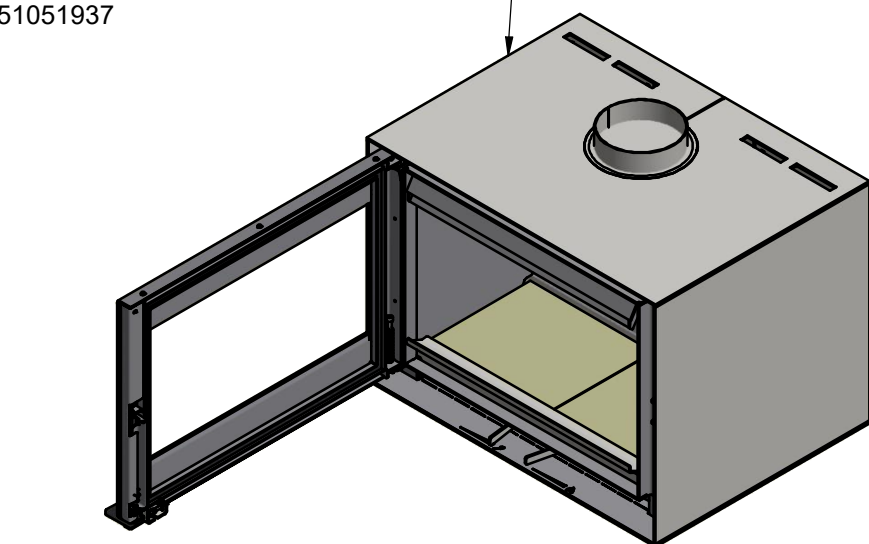

# Scan 1005-B - Spare Parts

Scan 1005-B - VE - 21062275  
Scan 1005-B - CS - 21062276  
Scan 1005-B - No lining - 30062282

Date: 25-03-2025	Constructed /Changed by: pcj/sr
Drawing number: 91005101	

**SCAN A/S**  
DK-5492 Vissenbjerg©

# Scan 1005-B - Spare Parts

## Accessories

Date: 25-03-2025 Constructed /Changed by: pcj/sr  
Drawing number: 91005101

**SCAN A/S**  
DK-5492 Vissenbjerg©