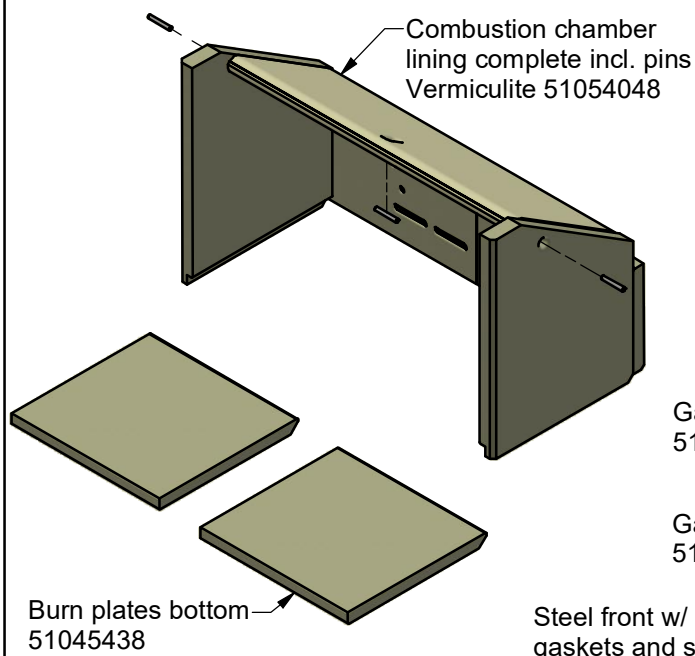

# Scan 1005-B - Spare Parts

Scan 1005-B - VE - 21062275  
Scan 1005-B - CS - 21062276  
Scan 1005-B - No lining - 30062282

Date: 25-03-2025	Constructed /Changed by: pcj/sr
Drawing number: 91005101	

**SCAN A/S**  
DK-5492 Vissenbjerg©

# Scan 1005-B - Spare Parts

## Accessories

Date: 25-03-2025 Constructed /Changed by: pcj/sr  
Drawing number: 91005101

**SCAN A/S**  
DK-5492 Vissenbjerg©