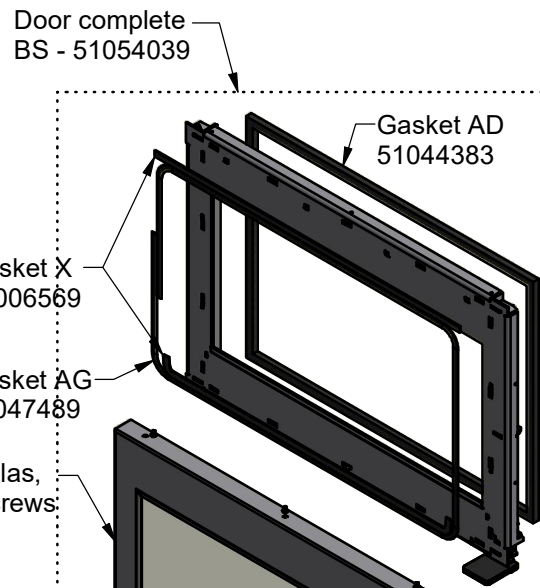

# Scan 1005-B - Spare Parts

Scan 1005-B - VE - 21062275  
Scan 1005-B - CS - 21062276  
Scan 1005-B - No lining - 30062282

Date: 25-03-2025	Constructed /Changed by: pcj/sr
Drawing number: 91005101	

**SCAN A/S**  
DK-5492 Vissenbjerg©

# Scan 1005-B - Spare Parts

## Accessories

Date: 25-03-2025 Constructed /Changed by: pcj/sr  
Drawing number: 91005101

**SCAN A/S**  
DK-5492 Vissenbjerg©