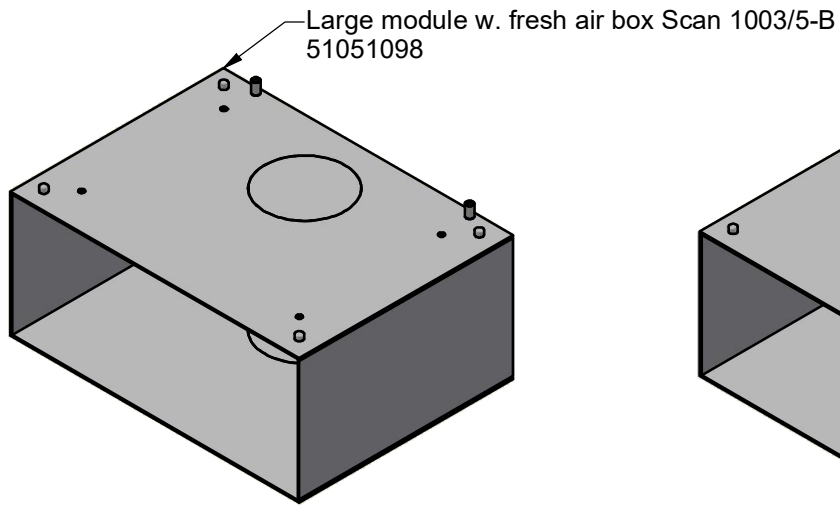

# Scan 1005-B - Spare Parts

Scan 1005-B - VE - 21062275  
Scan 1005-B - CS - 21062276  
Scan 1005-B - No lining - 30062282

Date: 25-03-2025	Constructed /Changed by: pcj/sr
Drawing number: 91005101	

**SCAN A/S**  
DK-5492 Vissenbjerg©

# Scan 1005-B - Spare Parts

## Accessories

Date: 25-03-2025 Constructed /Changed by: pcj/sr  
Drawing number: 91005101

**SCAN A/S**  
DK-5492 Vissenbjerg©