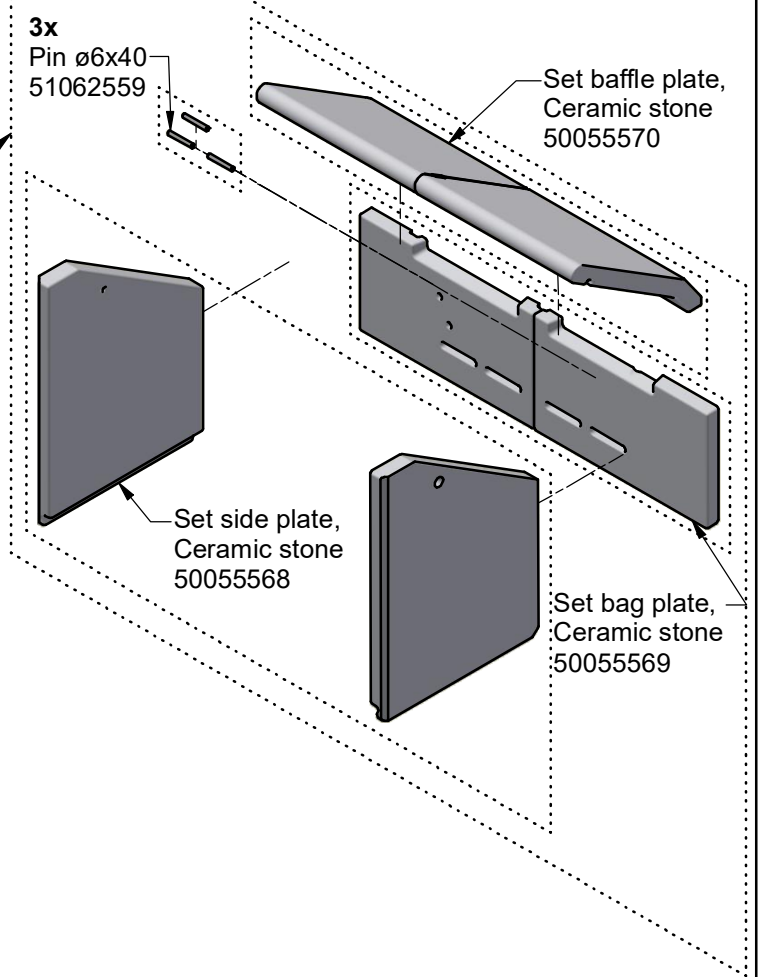

# Scan 1005-B - Spare Parts

Scan 1005-B - VE - 21062275  
Scan 1005-B - CS - 21062276  
Scan 1005-B - No lining - 30062282

Date: 25-03-2025	Constructed /Changed by: pcj/sr
Drawing number: 91005101	

**SCAN A/S**  
DK-5492 Vissenbjerg©

# Scan 1005-B - Spare Parts

## Accessories

Date: 25-03-2025 Constructed /Changed by: pcj/sr  
Drawing number: 91005101

**SCAN A/S**  
DK-5492 Vissenbjerg©