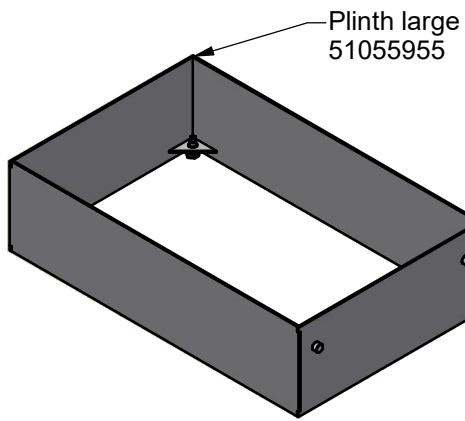

# Scan 1005-B - Spare Parts

Scan 1005-B - VE - 21062275  
Scan 1005-B - CS - 21062276  
Scan 1005-B - No lining - 30062282

Date: 25-03-2025	Constructed /Changed by: pcj/sr
Drawing number: 91005101	

**SCAN A/S**  
DK-5492 Vissenbjerg©

# Scan 1005-B - Spare Parts

## Accessories

Date: 25-03-2025 Constructed /Changed by: pcj/sr  
Drawing number: 91005101

**SCAN A/S**  
DK-5492 Vissenbjerg©