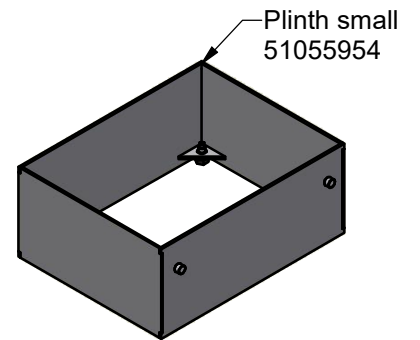

Scan 1005-B - Spare Parts

Accessories

Date: 25-03-2025 Constructed /Changed by: pcj/sr
Drawing number: 91005101

SCAN A/S
DK-5492 Vissenbjerg©