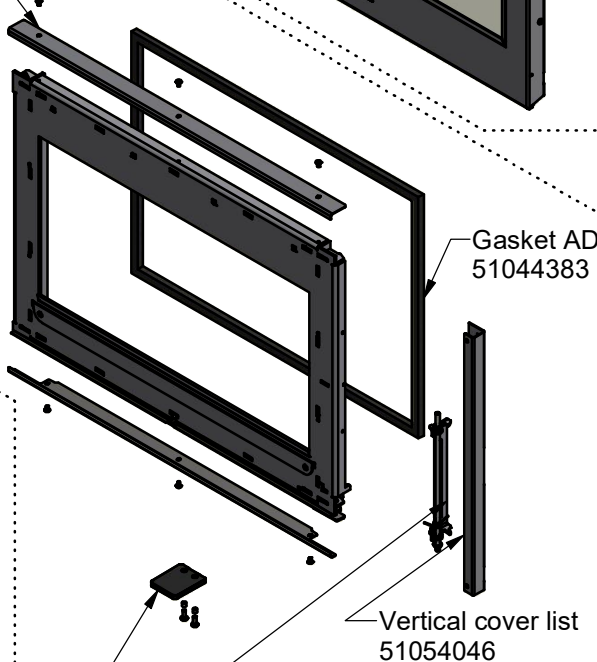

# Scan 1005-B - Spare Parts

Scan 1005-B - VE - 21062275  
Scan 1005-B - CS - 21062276  
Scan 1005-B - No lining - 30062282

Date: 25-03-2025	Constructed /Changed by: pcj/sr
Drawing number: 91005101	

**SCAN A/S**  
DK-5492 Vissenbjerg©

# Scan 1005-B - Spare Parts

## Accessories

Date: 25-03-2025 Constructed /Changed by: pcj/sr  
Drawing number: 91005101

**SCAN A/S**  
DK-5492 Vissenbjerg©